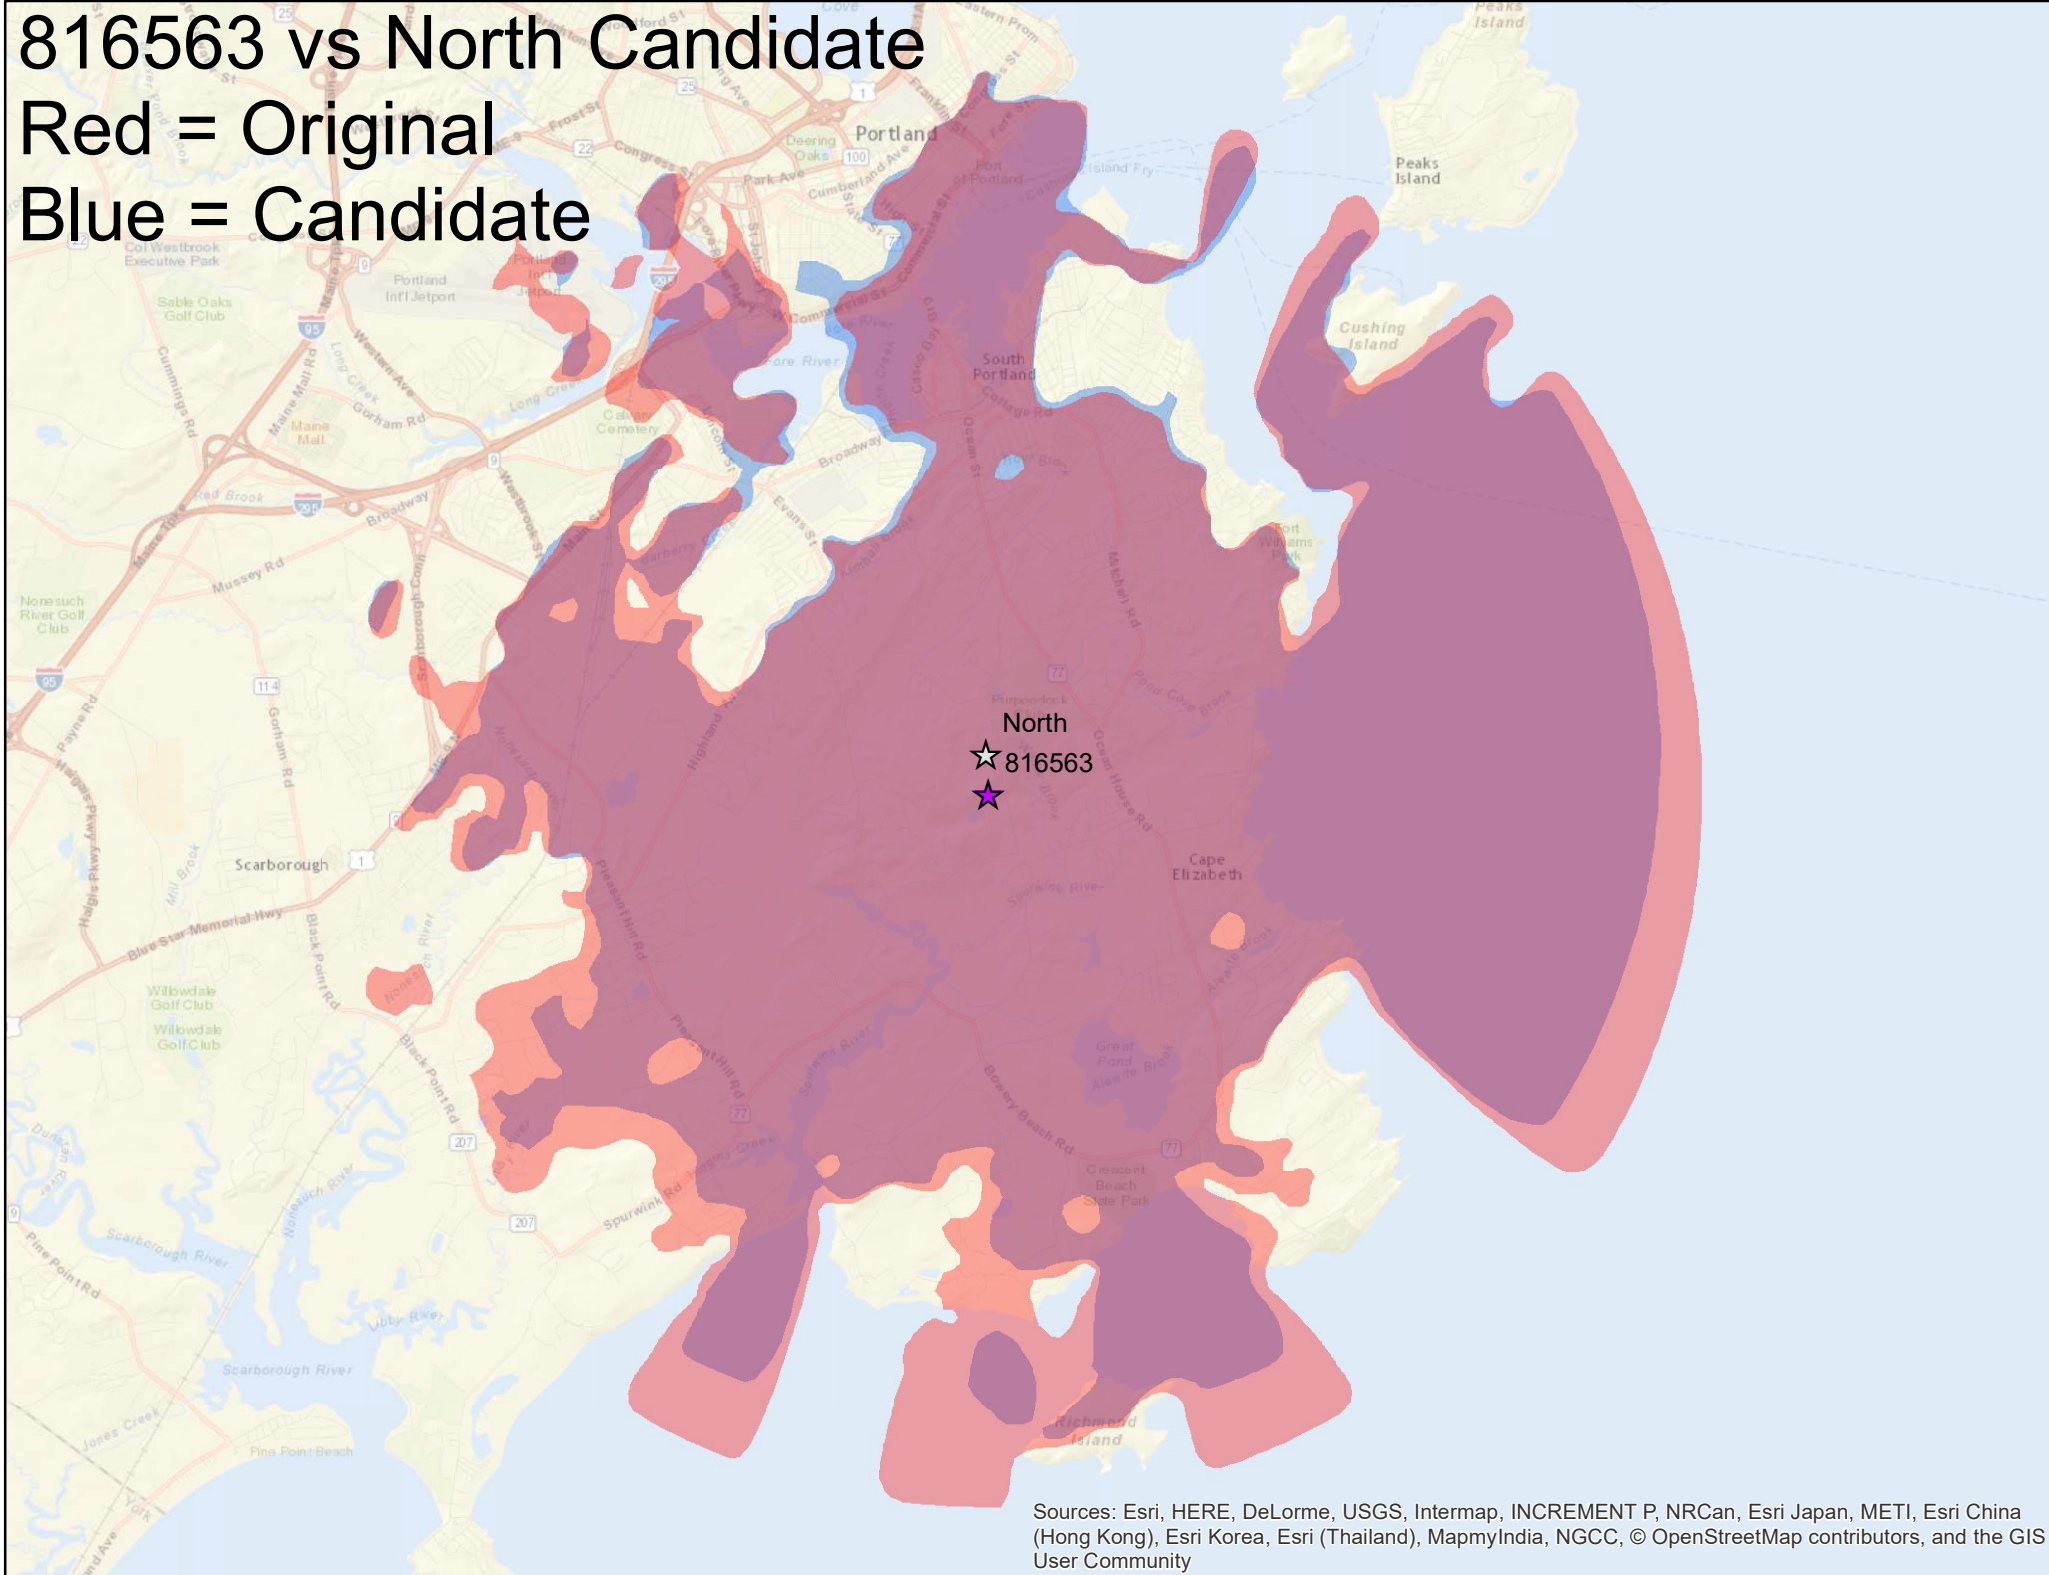

816563 vs North Candidate

Red = Original

Blue = Candidate

Sources: Esri, HERE, DeLorme, USGS, Intermap, INCREMENT P, NRCan, Esri Japan, METI, Esri China (Hong Kong), Esri Korea, Esri (Thailand), MapmyIndia, NGCC, © OpenStreetMap contributors, and the GIS User Community